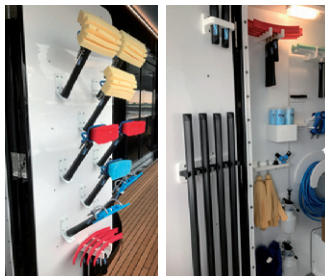

MODULAR OCEAN STORAGE SYSTEMS

For all Ocean Wash Equipment we have suitable storage systems.
This allows you to properly arrange the locker room for a clean and well-organized use.

Please contact us for further information.