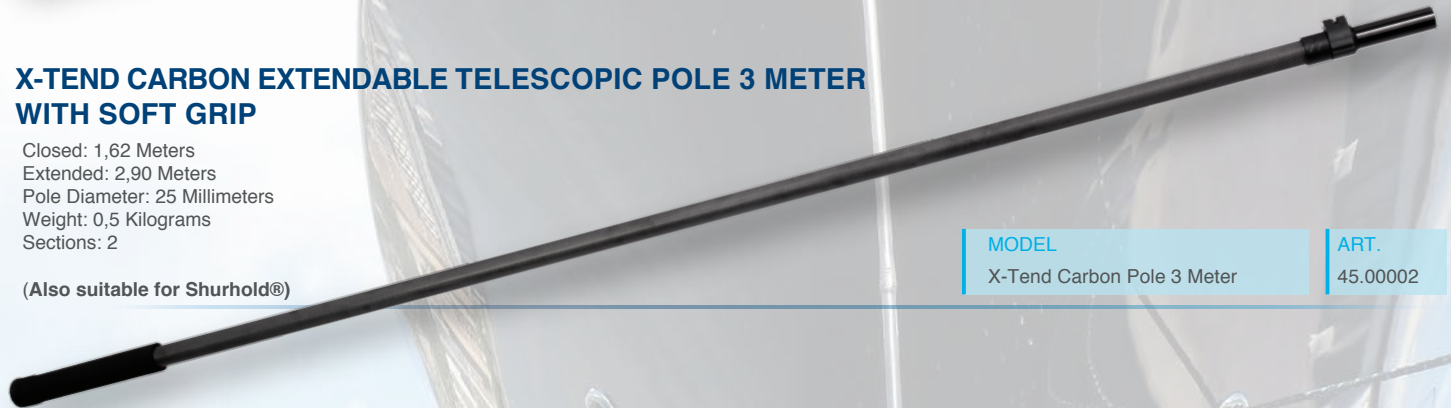

★ ALL-NEW

X-TEND CARBON EXTENDABLE TELESCOPIC POLE 2 METER WITH SOFT GRIP

Closed: 1,16 Meters
Extended: 2,06 Meters
Pole Diameter: 25 Millimeters
Weight: 0,4 Kilograms
Sections: 2

(Also suitable for Shurhold®)

MODEL

X-Tend Carbon Pole 2 Meter

ART.

45.00001

X-TEND CARBON EXTENDABLE TELESCOPIC POLE 3 METER WITH SOFT GRIP

Closed: 1,62 Meters
Extended: 2,90 Meters
Pole Diameter: 25 Millimeters
Weight: 0,5 Kilograms
Sections: 2

(Also suitable for Shurhold®)

MODEL

X-Tend Carbon Pole 3 Meter

ART.

45.00002

X-TEND CARBON EXTENDABLE TELESCOPIC POLE 5,5 METER WITH SOFT GRIP

Closed: 1,66 Meters
Extended: 5,50 Meters
Pole Diameter: 33 Millimeters
Weight: 1,1 Kilograms
Sections: 4

(Also suitable for Shurhold®)

MODEL

X-Tend Carbon Pole 5,5 Meter

ART.

45.00003

just pure water
Wash down units & equipment

www.baudoin.com

YACHT CLEANING SOLUTIONS