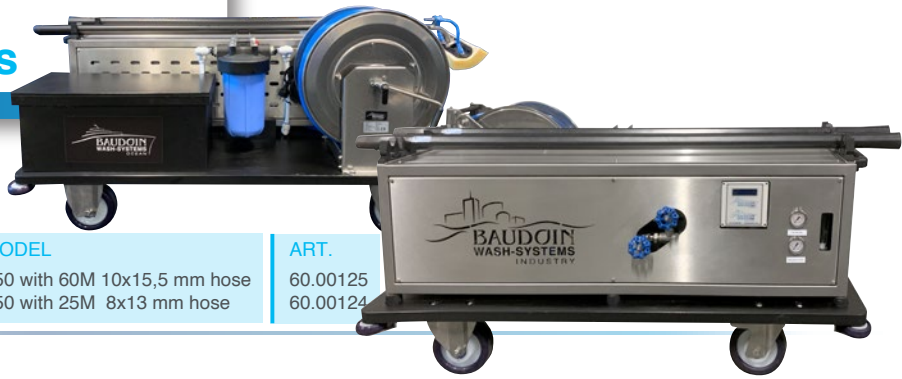

Pure Water Wash Solutions

Baudoin Aqua Force Compact 450 Mobile

Produces ca. 350-400 liters per hour, with DN8 coupling
Stainless steel unit frame LxWxH 125x38x38 cm
Stainless steel hose reel (hand) with 60 meter hose 10x15,5 mm
Or stainless steel hose reel (spring driven) 25 meter hose 8x13mm
Mounted on a HDPE black solid basis LxW 70x135 cm, with
200 mm wheels and storagebox for tools and cleaning products,
Power 230V / 1450 W

MODEL

450 with 60M 10x15,5 mm hose
450 with 25M 8x13 mm hose

ART.

60.00125
60.00124