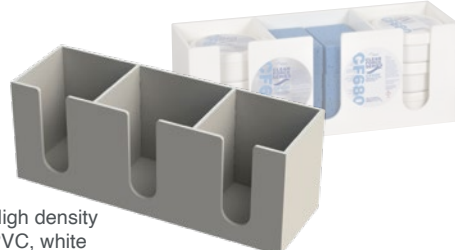

Holder for 6 blue sponges, 3x CF680 universal cleaner pasta and 3x CF690 stainless steel cleaner / protection

High density PVC, white

MODEL	ART.
1 holder, without products	81.00054

Holder for sprayers and CleanForce 1L products

High density PVC, white

MODEL	ART.
1 holder for 4 items, without products	81.00032
1 holder for 8 items, without products	81.00033