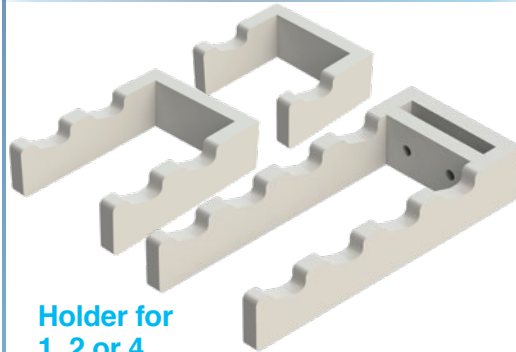

X-Tend Line brush holder

For 1 brush
High-density PVC, white

MODEL	ART.
For 1 X-Tend brush	81.00064

Holder for 1, 2 or 4 40-60cm squeegees

High density PVC, white

MODEL	ART.
For 1 squeegee	81.00027
For 2 squeegees	81.00028
For 4 squeegees	81.00066

Holder for connector, T-splitter and mop

For 2, 3 or 4 pieces.
High density PVC, white

MODEL	ART.
For 2 pieces	81.00029
For 3 pieces	81.00030
For 4 pieces	81.00031