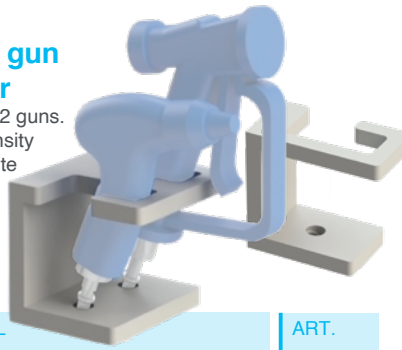

Carbon pole holder

High density PVC, white
Bottom plate for pole bottom placement.
Top plate with rubber clamps.

MODEL	ART.
For 2 poles	81.00001
For 3 poles	81.00002
For 4 poles	81.00003
For 6 poles	81.00005

Handgrip holder

For 2 or 3 handgrips.
High density PVC, white

MODEL	ART.
For 2 hand grips	81.00009
For 3 hand grips	81.00010

1 and 1,5 liter spray flacon holder

For 1 spray flacon.
High density PVC, white

MODEL	ART.
For 1 spray flacon	81.00021

Flexible water blade holder

For 2 or 3 blades or 2 big blades.
High density PVC, white

MODEL	ART.
For 2 blades	81.00015
For 3 blades	81.00055
For 2 big 45cm blades	81.00068

Chamois holder

For 4, 6 or 8 chamois.
High density PVC, white

MODEL	ART.
For 4 chamois	81.00016
For 6 chamois	81.00017
For 8 chamois	81.00018

Wash mitt holder

For 2 or 3 wash mitts.
High density PVC, white

MODEL	ART.
For 2 wash mitts	81.00019
For 3 wash mitts	81.00020

X-Tend Line brush holder

For 2, 3 or 5 brushes.
High density POM, white

MODEL	ART.
For 2 X-Tend brushes	81.00062
For 3 X-Tend brushes	81.00063
For 5 X-Tend brushes	81.00061

Blue spray gun holder

For 1 or 2 guns.
High density PVC, white

MODEL	ART.
For 1 spray gun	81.00022
For 2 spray guns	81.00023

Work hose holder

High density PVC, white

MODEL	ART.
1 work hose holder	81.00026

X-Tend Line brush holder

For 1 brush
High-density PVC, white

MODEL	ART.
For 1 X-Tend brush	81.00064

Holder for 1, 2 or 4 40-60cm squeegees

High density PVC, white

MODEL	ART.
For 1 squeegee	81.00027
For 2 squeegees	81.00028
For 4 squeegees	81.00066

Holder for connector, T-splitter and mop

For 2, 3 or 4 pieces.
High density PVC, white

MODEL	ART.
For 2 pieces	81.00029
For 3 pieces	81.00030
For 4 pieces	81.00031

Holder for 6 blue sponges, 3x CF680 universal cleaner pasta and 3x CF690 stainless steel cleaner / protection

High density PVC, white