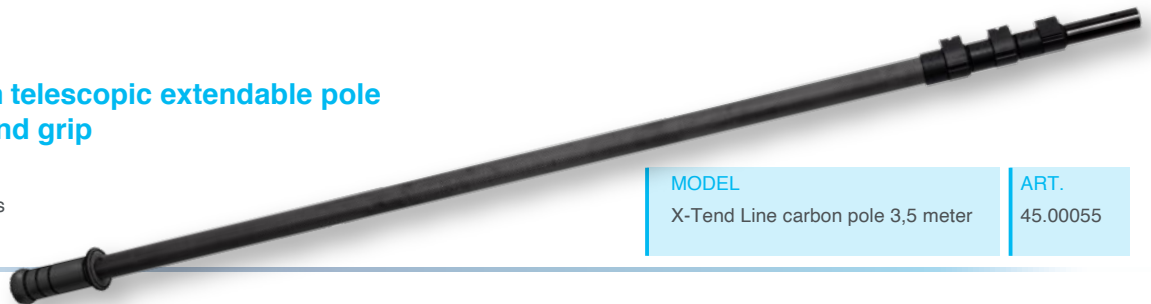

X-Tend Line carbon telescopic extendable pole 2 meters with hand grip

Retracted: 1,16 meter
Extended: 2,06 meter
Pole Diameter: 25 millimeters
Weight: 0,4 kilogram
Sections: 2

MODEL

X-Tend Line carbon pole 2 meter

ART.

45.00001

X-Tend Line carbon telescopic extendable pole 3 meters with hand grip

Retracted: 1,62 meter
Extended: 2,90 meter
Pole Diameter: 25 millimeters
Weight: 0,5 kilogram
Sections: 2

MODEL

X-Tend Line carbon pole 2,9 meter

ART.

45.00002

X-Tend Line carbon telescopic extendable pole 3,5 meters with hand grip

Retracted: 1,25 meter
Extended: 3,50 meter
Pole Diameter: 29 millimeters
Weight: 0,8 kilogram
Sections: 3

MODEL

X-Tend Line carbon pole 3,5 meter

ART.

45.00055

X-Tend Line carbon telescopic extendable pole 5.5 meters with hand grip

Retracted: 1,66 meter
Extended: 5,50 meter
Pole Diameter: 33 millimeters
Weight: 1,1 kilogram
Sections: 4

MODEL

X-Tend Line carbon pole 5,5 meter