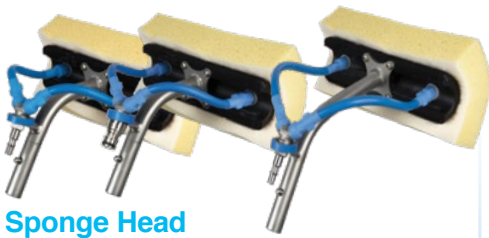

Leather work hose coupling protection cover

To protect the (teak) deck and paint from dragged couplings at washdown

MODEL 1 leather protection cover	ART. 80.00145
--	-------------------------

Sponge Head