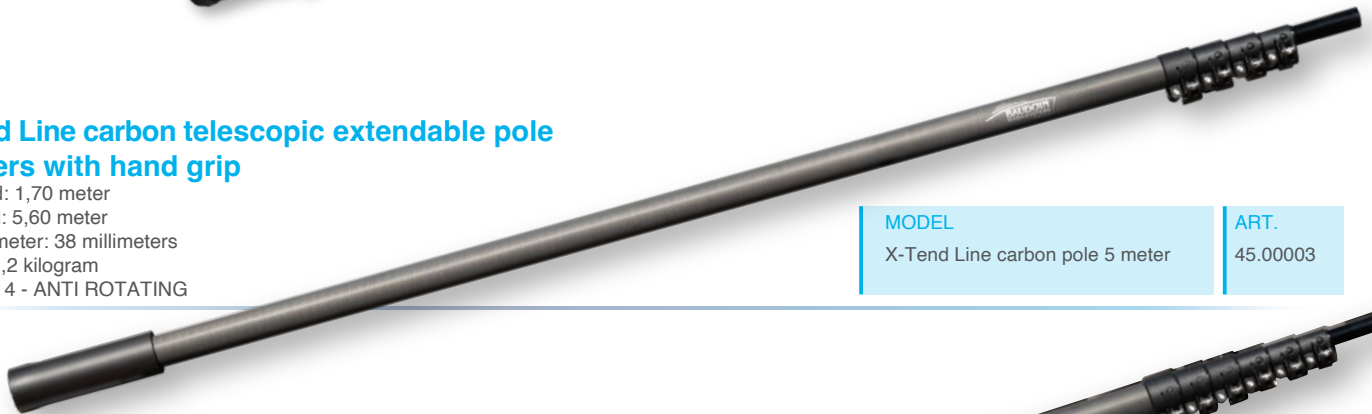

## **NEW** X-Tend Line carbon telescopic extendable pole 3.5 meters with hand grip

Retracted: 1,40 Meter  
Extended: 3,65 Meter  
Pole Diameter: 30 mm  
Weight: 0,8 kg  
Sections: 3 - ANTI ROTATING

<b>MODEL</b>
X-Tend Line carbon pole 3.5 meter

## **NEW** X-Tend Line carbon telescopic extendable pole 5 meters with hand grip

Retracted: 1,70 meter  
Extended: 5,60 meter  
Pole Diameter: 38 millimeters  
Weight: 1,2 kilogram  
Sections: 4 - ANTI ROTATING