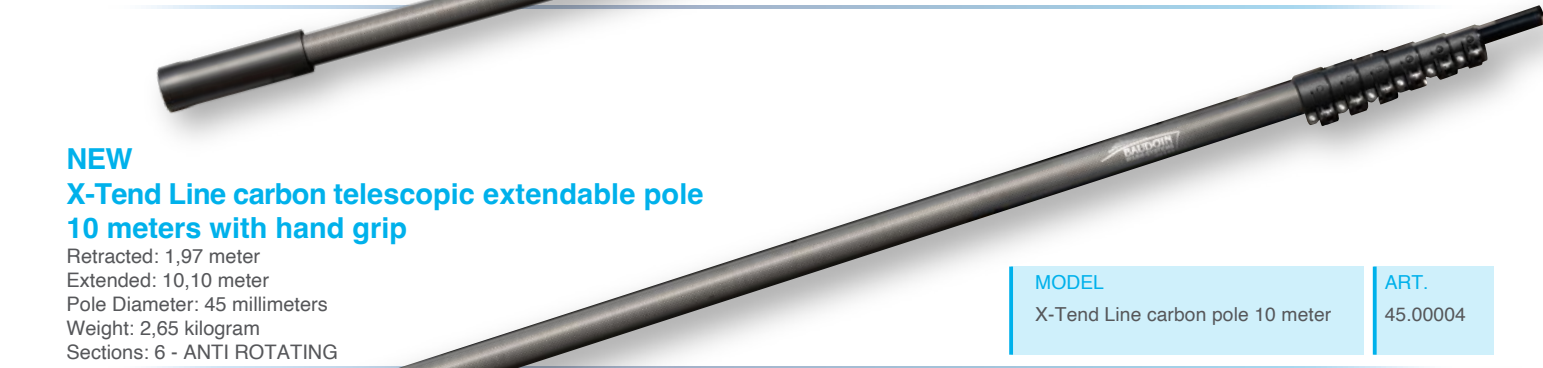

## **NEW** X-Tend Line carbon telescopic extendable pole 5 meters with hand grip

Retracted: 1,70 meter  
Extended: 5,60 meter  
Pole Diameter: 38 millimeters  
Weight: 1,2 kilogram  
Sections: 4 - ANTI ROTATING

## **NEW** X-Tend Line carbon telescopic extendable pole 10 meters with hand grip

Retracted: 1,97 meter  
Extended: 10,10 meter  
Pole Diameter: 45 millimeters  
Weight: 2,65 kilogram  
Sections: 6 - ANTI ROTATING