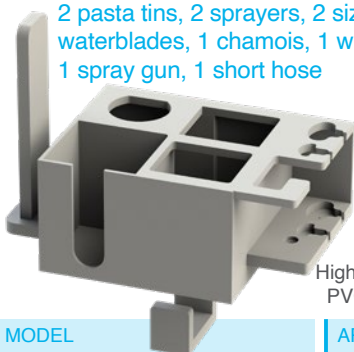

MODEL
1 holder, without products

High density
PVC, white
ART.
81.00072

Holder for 6 blue sponges,
3x CF680 universal cleaner pasta and
3x CF690 stainless steel cleaner / protection