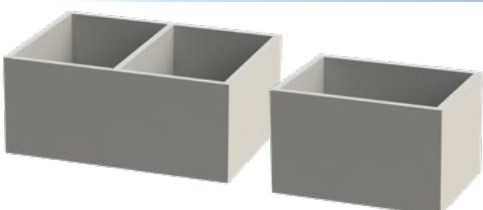

Wall mount for 1 or 2 cans of 5 liter cleaner/coating

Keeps all cleaners well organized.
High density PVC, white
Wall mount for 1 can of 5 liter 81.00069
Wall mount for 2 cans 5 liter 81.00070