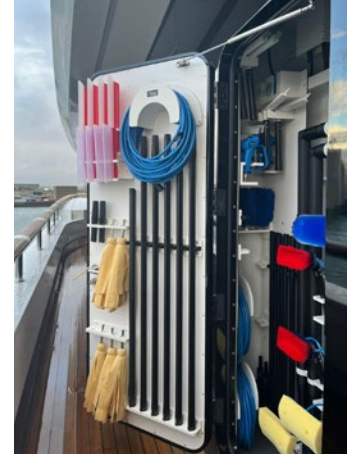

# Complete Baudoin Deck Wash Equipment Storage Systems

Some examples for Superyachts Deck Wash Lockers are shown below