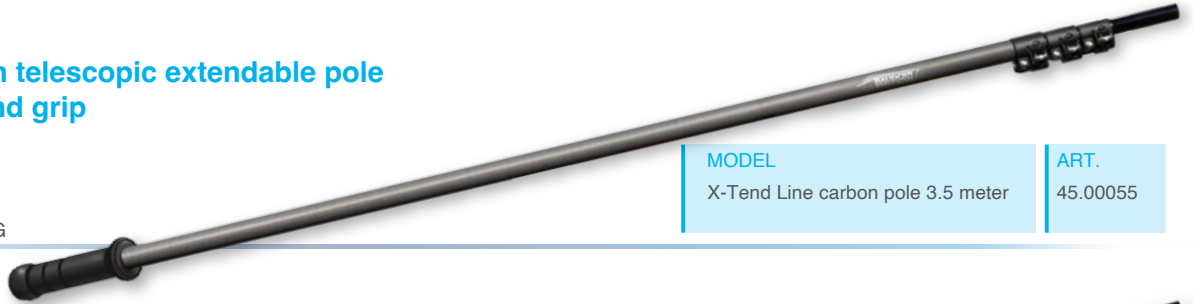

NEW X-Tend Line carbon telescopic extendable pole 3.5 meters with hand grip

Retracted: 1,40 Meter
Extended: 3,65 Meter
Pole Diameter: 30 mm
Weight: 0,8 kg
Sections: 3 - ANTI ROTATING