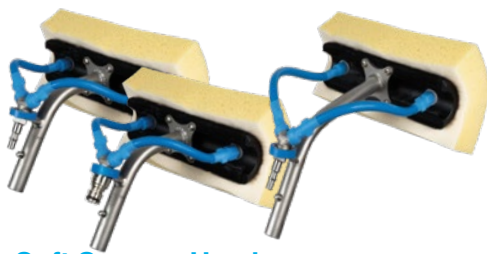

Soft Sponge Head

X-Tend Line halfround 25 cm yellow sponge on a 7 or 15 cm arm. a.o. For paint, glass, plastic, furniture covers and stainless steel

MODEL	ART.
DN8 stainless steel 316 nipple 7cm	45.00006
Gardena® stainless steel 316 nipple 7cm	45.00007
DN8 stainless steel 316 nipple 15cm	45.00056
Gardena® stainless steel 316 nipple 15cm	45.00057