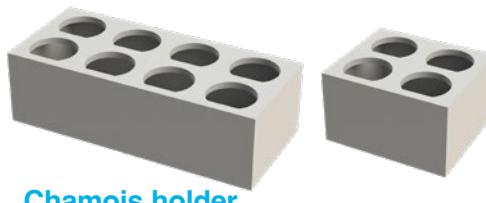

Chamois holder

For 4, 6 or 8 chamois.
High density PVC, white

MODEL
For 4 chamois
For 6 chamois
For 8 chamois

ART.
81.00016
81.00017
81.00018

1 and 1,5 liter spray flacon holder

For 1 spray flacon.
High density PVC, white

MODEL
For 1 spray flacon

ART.
81.00021