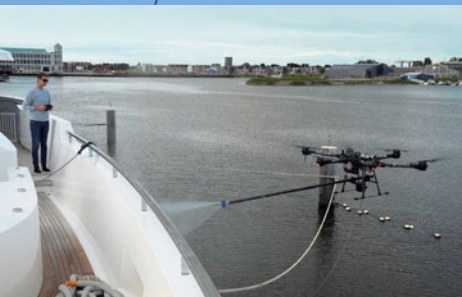

Pure Water Wash Solutions

All models can optionally be supplied with 60 Hz

Baudoin Aqua Force Compact 450 Mobile

Produces ca. 350-400 liters per hour, with DN8 coupling
Stainless steel unit frame LxWxH 125x38x38 cm
Stainless steel hose reel (hand) with 60 meter hose 10x15,5 mm
Or stainless steel hose reel (spring driven) 25 meter hose 8x13mm
Mounted on a HDPE black solid basis LxW 70x135 cm, with 200 mm wheels and storagebox for tools and cleaning products, Power 230V / 1450 W

MODEL	ART.
450 with 60M 10x15,5 mm hose	60.00125
450 with 25M 8x13 mm hose	60.00124

Baudoin Ocean Aqua Force Smart 400

1. ART. NO. | 60.00168
2. ca. 300-350 L of pure water per hour
   - ca. 55 kg
   - stainless steel frame 88x38x38 cm
   - power 230 V / 850 W, 5m power cable
   - Stainless steel pump head
   - 10 meter hoze 12x19 mm

Baudoin Ocean Aqua Force Compact 450

1. ART. NO. | 60.00002
2. produces ca. 360 L of pure water per hour
   - ca. 65 kg
   - stainless steel frame 125x38x38 cm
   - power 230 V / 1450 W

Baudoin Ocean Aqua Force Compact 900

1. ART. NO. | 60.00005
2. produces ca. 900 L of pure water per hour
   - Siemens control and 4" touch screen
   - frequency driven pressure pump
   - stainless steel frame 135x50x45 cm
   - power 400 V / 3000 W - ca. 165 kg

1. flow meters & pressure gauges
   - computer controlled
2. Exclusive a front filter 20" art. no. 60.00008

- integrated water filter
- front pressure pump

Box Solid Housing for softener 2x11 ltr, NAUTIC PVC White 8mm. lxdxh 632x570x670 mm.
Box Solid Housing for softener 2x29.5 ltr, Nautic PVC White 8mm. lxdxh 632x570x1210 mm.
Mobile softener kit, 2 swivel and 2 fixed wheels stainless steel 200mm 4x M8. Two handgrips

MODEL	ART.
A: Box for softener 2x 11 liter	60.00135
B: Box for softener 2x 29,5 liter	60.00137
Mobile softener kit, 4 wheels SS + brake	60.00138