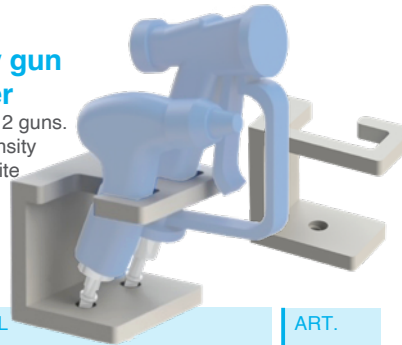

## Blue spray gun holder

For 1 or 2 guns.  
High density PVC, white

**MODEL**  
For 1 spray gun  
For 2 spray guns

**ART.**  
81.00022  
81.00023