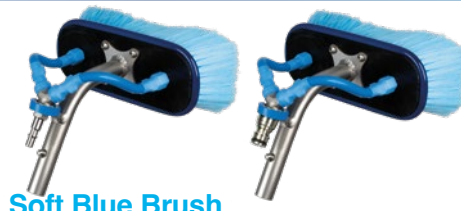

Soft Blue Brush

X-Tend Line 20 cm blue brush on a 7 cm arm, 0,15 mm hair thickness. a.o. For teak, plastic, furniture covers, glass and stainless steel.

MODEL	ART.
DN8 stainless steel 316 nipple	45.00010
Gardena® stainless steel 316 nipple	45.00011